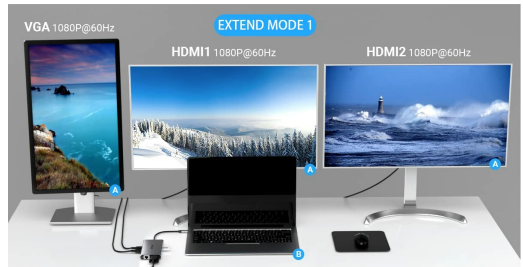

Hot Key: Right click the mouse on the desktop
Intel Graphics Settings or +p