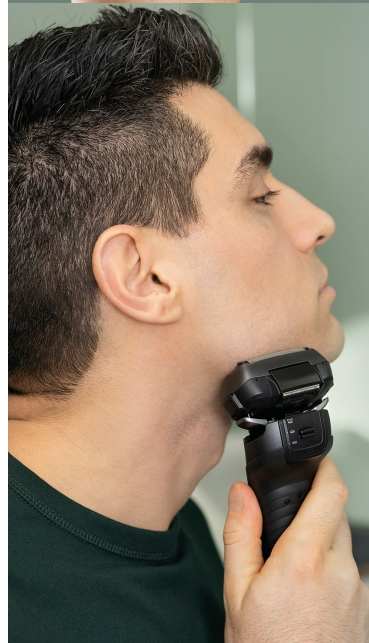

Shaving
sensor

Pop-up
trimmer

Wet & dry
performance

30° nano
polished blade

20D
FLEXIBLE
SHAVER
HEAD

FOR EFFICIENT,
GENTLE SHAVE