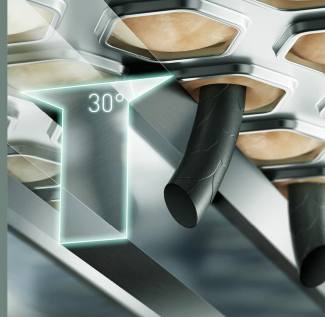

LINEAR MOTOR
FOR A SMOOTH
SHAVE