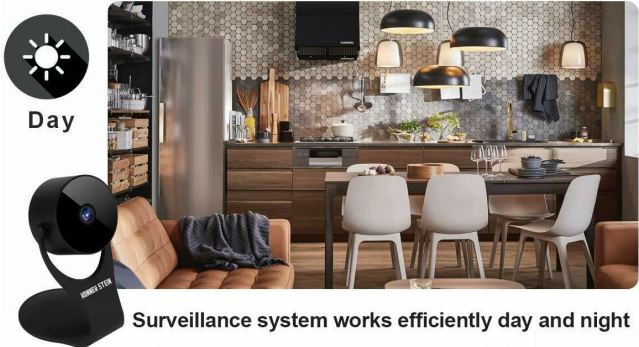

Parametry

Stan Nowy

Zdjęcia

1080P Full HD & Wide Angle

360° tilt manual control easily

Smart Motion Detection

With advanced algorithms, you can use a 1080p dome camera to detect moving objects.

Day