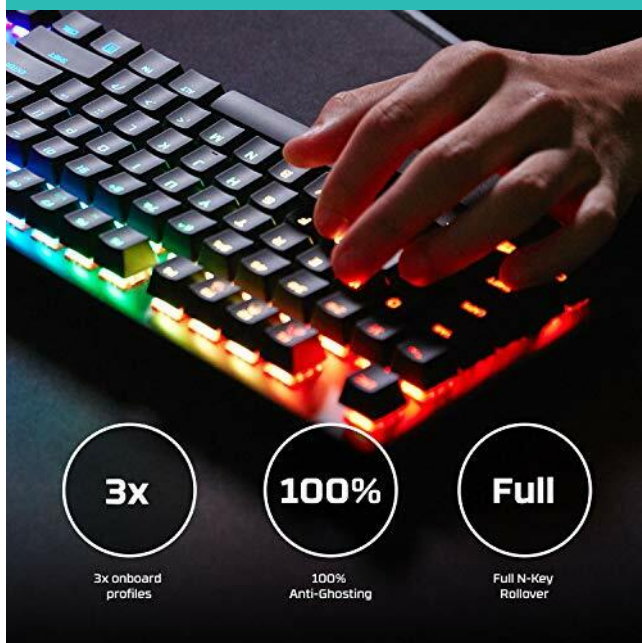

## Zdjęcia

### HyperX Aqua Switch (Tactile)

45g

45g Actuation Force

1.8mm

1.8mm Travel Distance

80M

Up to 80M Click Life Span

3X

3x onboard profiles

100%

100% Anti-Ghosting

Full

Full N-Key Rollover

Dazzling RGB lighting with dynamic effects

Full aircraft-grade aluminum body

Three adjustable keyboard angles