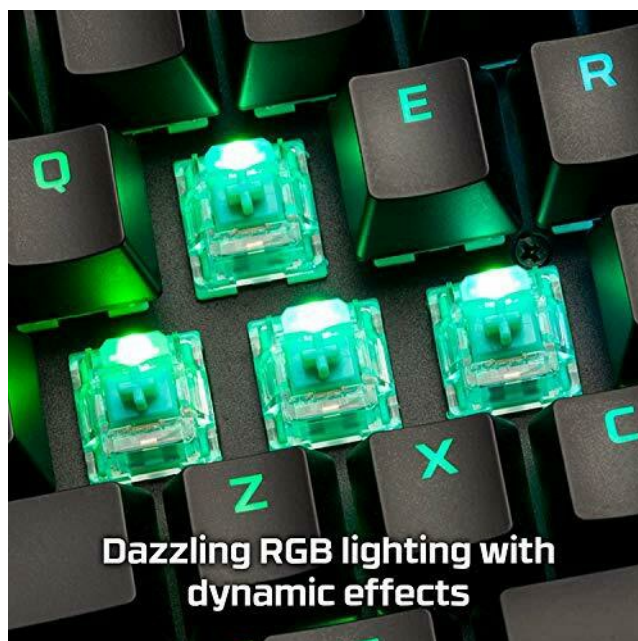

## Zdjęcia

### HyperX Aqua Switch (Tactile)

45g

45g Actuation Force

1.8mm

1.8mm Travel Distance

80M

Up to 80M Click Life Span

3X

3x onboard profiles

100%

100% Anti-Ghosting

Full

Full N-Key Rollover

Dazzling RGB lighting with dynamic effects

Full aircraft-grade aluminum body

Three adjustable keyboard angles