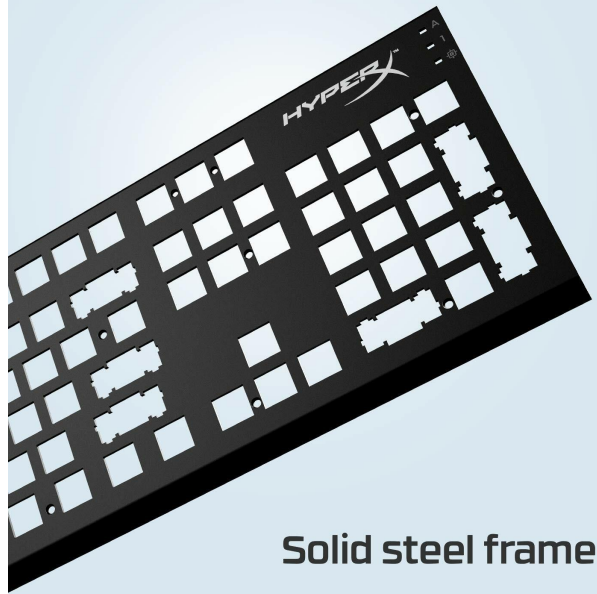

## HyperX Red Switch (Linear)

**45g**

45g actuation force

**1.8mm**

1.8mm Travel Distance

**80M**

Up to 80M click life span

**3x**

3x onboard profiles

**100%**

100% Anti-Ghosting

**Full**

Full N-Key Rollover

**Solid steel frame**